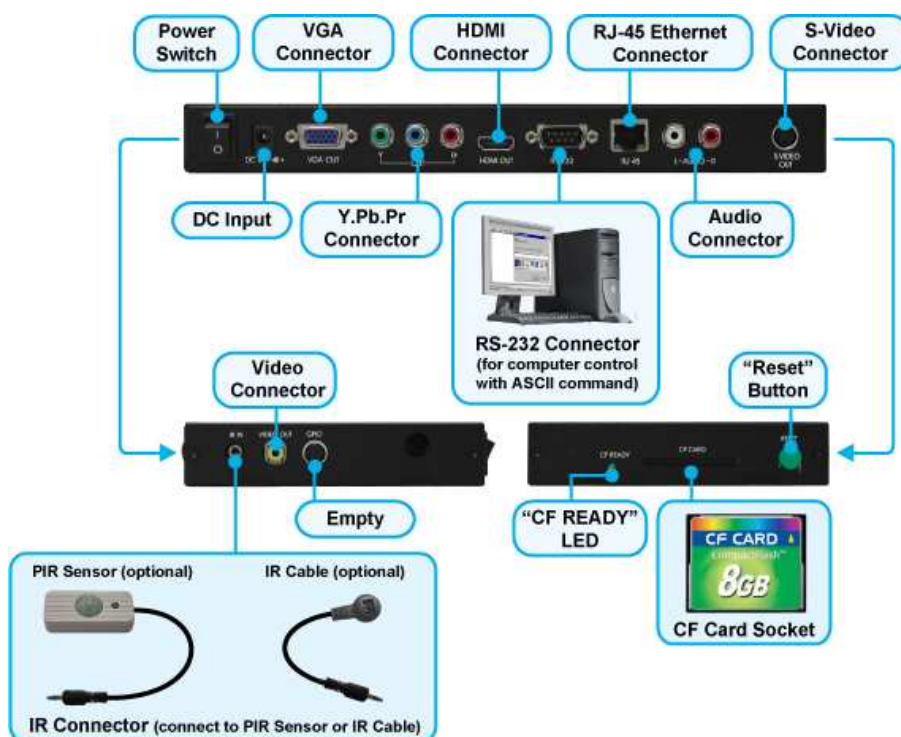

CONNECTION